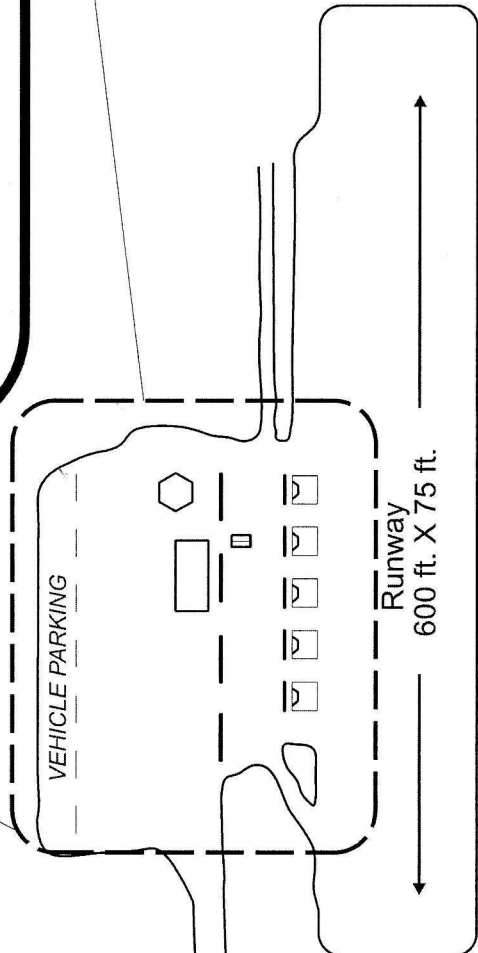

GPS Centre Flight Station
 Lat. 50 deg 51' 39" N
 Log. 119 deg 22' 47" W

Flying Area
 Depth aprox. 300m
 Length aprox. 700m
 excluding No Fly Zones

Emergency Contact: Bruce McLellan phone 250-675-5027

**SHUSWAP LAKE AERO MODELERS
 FLYING FIELD** There is no Civic Address
 Emergency Entrance at Field Gate GPS coordinates
 GPS Field Gate Lat. 50 deg. 51' 35" N
 Long. 119 deg. 22' 39" W
 DATE: Revised January 2023
 Drawn By: Darryl E. Jacobs MAAC# 80974

Vice Pres
[Signature]

Secretary/Treasurer
[Signature]

To Gate & Greer Road