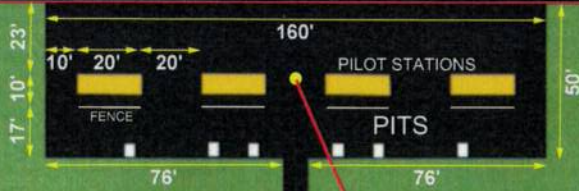

ROUGH AREA

90' X 500' GRASS RUNWAY

32' X 500' ASPHALT RUNWAY

X 12

X 30

FLIGHT LINE

PILOT CAGES COORDINATES
52°9'7.67"N 106°22'46.69"W

CHARGING STATIONS

SPECTATOR AREA

HUB CITY RADIO CONTROL CLUB
RICHARDT FIELD
41 VALLEY VIEW ROAD
52°9'5.00"N 106°23'4.75"W

SHOP

SUNSHADE

CLUB HOUSE

HCRCC President
Ike Dyck

January 23 2023

Margy A Cook.
Runway VII