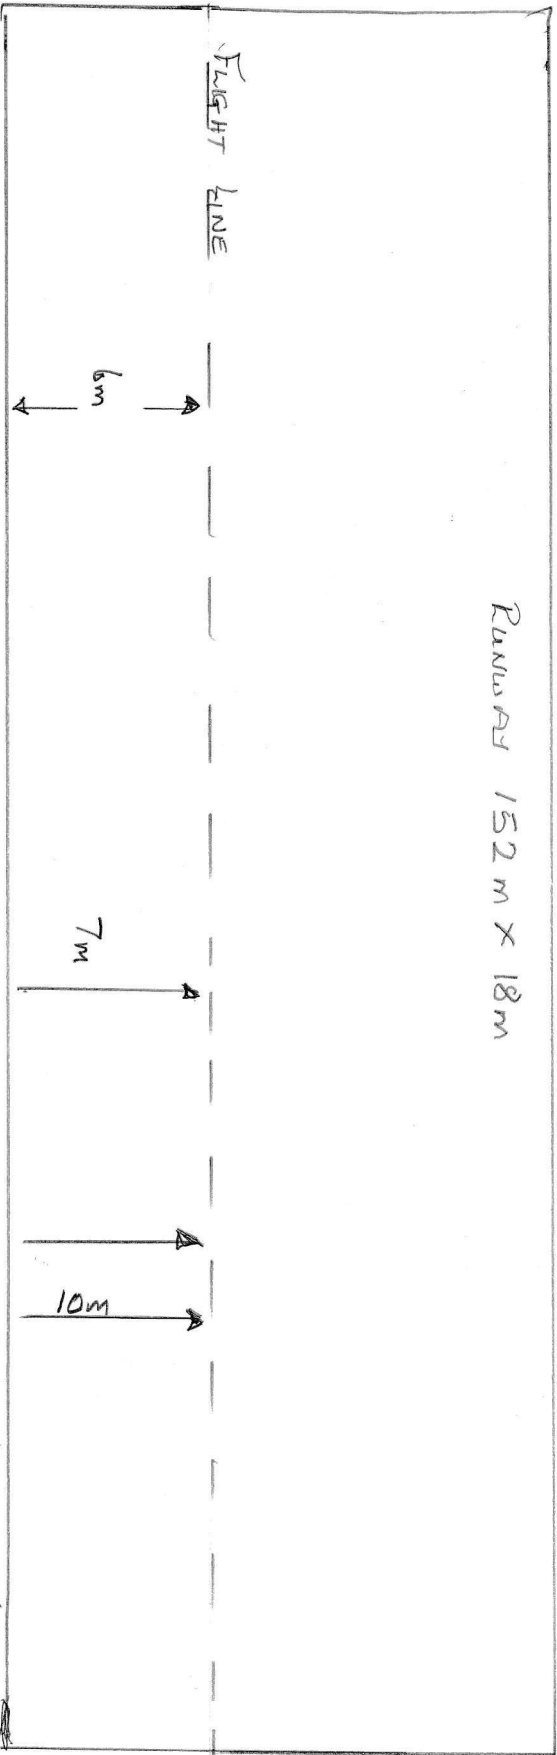

# VALLEY MODEL AERONAUTICS CLUB FIELD

STARTUP  
AREA

1M HIGH  
BARRIER

53.27704X114.973686

PIT AREA

1.2m PERIMETER  
FENCE AROUND  
PIT AREA  
SHUTDOWN  
AREA

SPECTATOR AREA

ACCESS  
ROAD

PARKING

PARKING

4m

30m