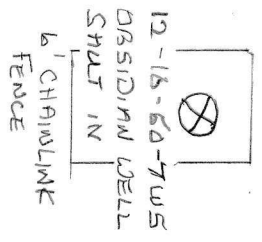

# VALLEY MODEL AERONAUTICS CLUB FIELD

STARTUP  
AREA

1M HIGH  
BARRIER

53.27704X114.973686

PIT AREA

1.2m PERIMETER  
FENCE AROUND  
PIT AREA  
SHUTDOWN  
AREA

SPECTATOR AREA

ACCESS  
ROAD

PARKING

PARKING

4m

30m