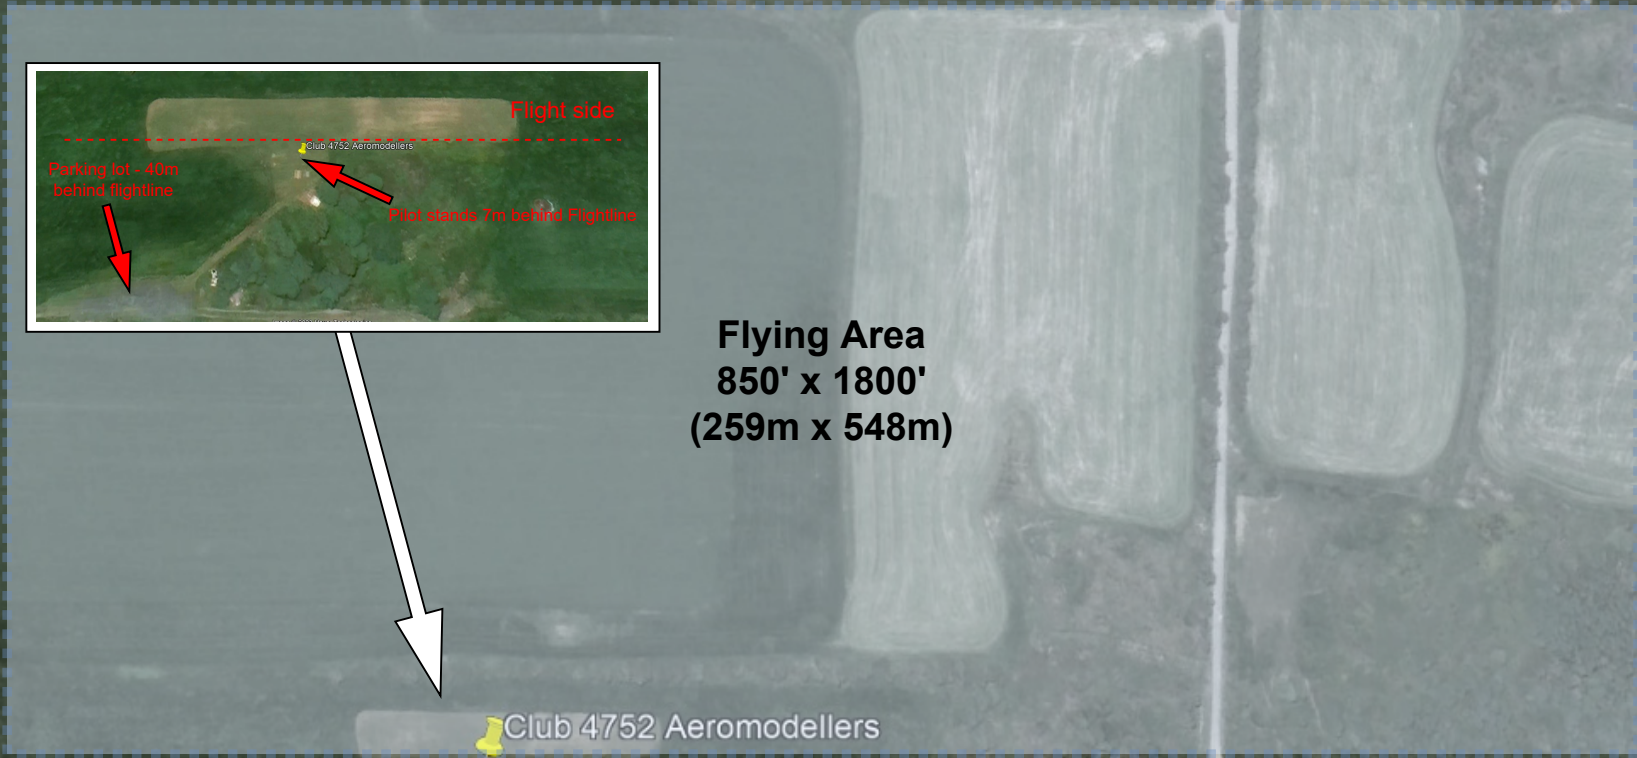

Club 4752 Aeromodellers

MAAC Club ID: 728
Contact: info@4752.org

Field Address: 232 Old Bay Bulls Road, Kilbride, NL

GPS (Pilot Stands):
47°29'42.00"N
52°48'20.95"W

Emergency: 9-1-1
Gould's Fire Hall: (709) 758-3240

Legend

 Club 4752 Aeromodellers

- MAAC Categories permitted:**
- Sport (just for fun)
 - Control Line
 - R/C Scale
 - Electric Aircraft
 - Multi-Rotor / Drone
 - R/C Car
 - R/C Giant Scale
 - R/C Helicopters
 - R/C Jet
 - R/C Combat
 - R.C Precision Aerobatics
 - R/C Sailplane
 - R/C Scale
 - R/C Scale Aerobatics
 - R/C Scale Sailplane
 - SAM (Society of Antique Models)

Flying Area
850' x 1800'
(259m x 548m)

Pit

Parking