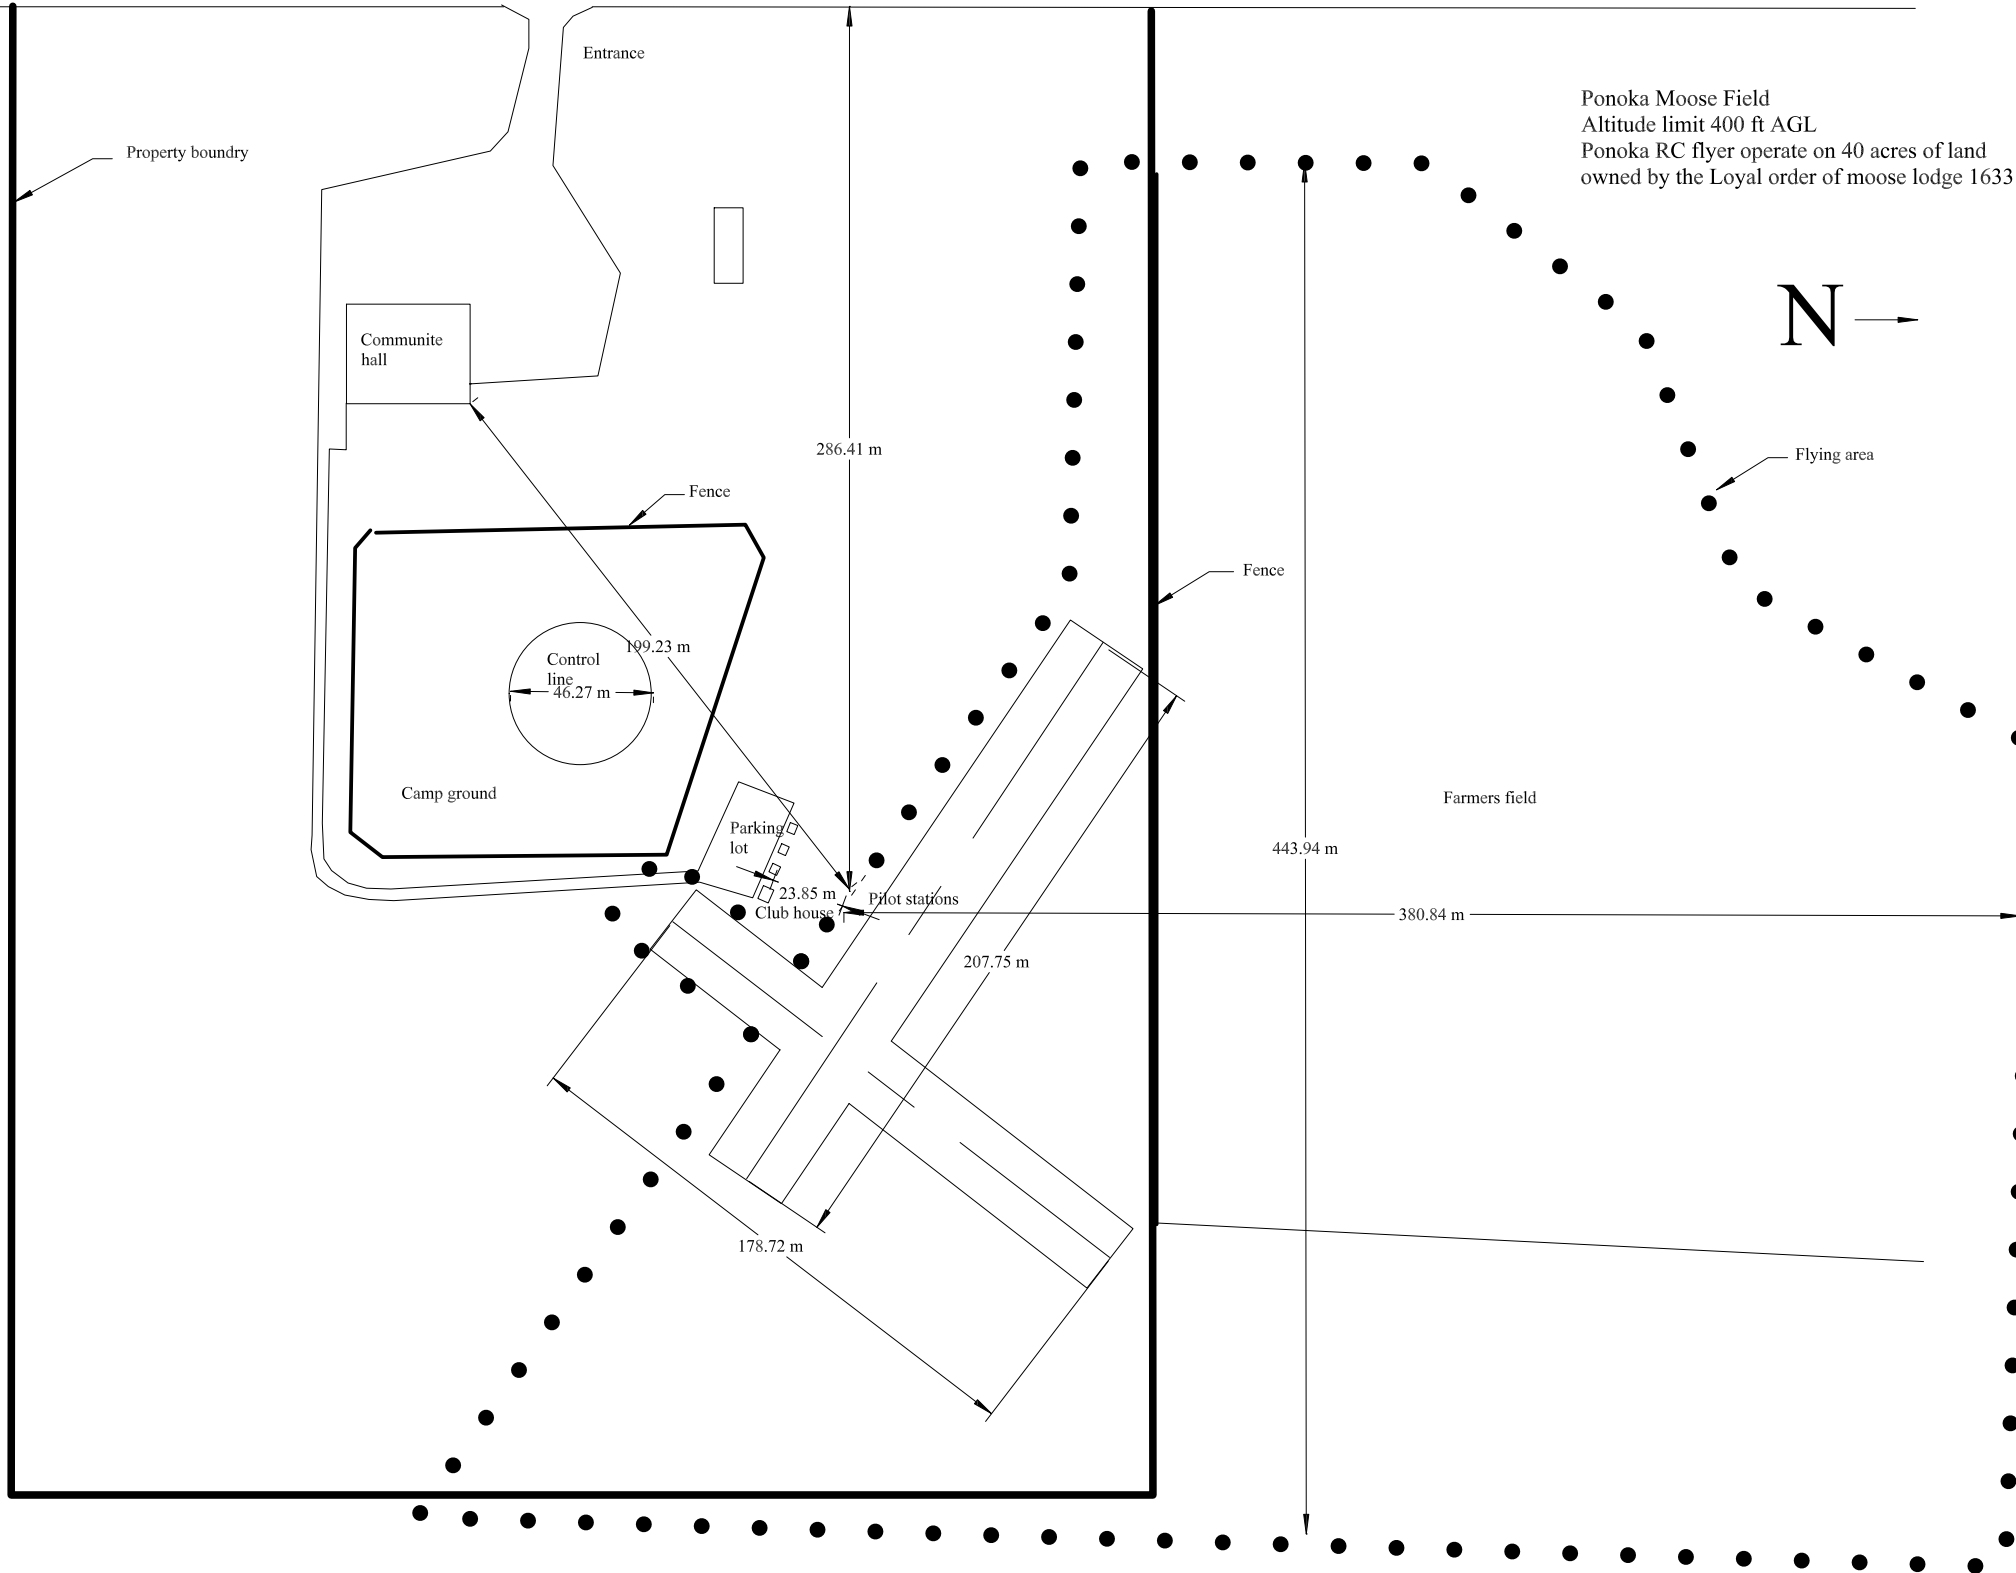

Hiway 2a

Ponoka Moose Field  
 Altitude limit 400 ft AGL  
 Ponoka RC flyer operate on 40 acres of land  
 owned by the Loyal order of moose lodge 1633

N →

Flying area

Farmers field

443.94 m

380.84 m

207.75 m

178.72 m

286.41 m

199.23 m

46.27 m

23.85 m

Property boundry

Entrance

Communitie hall

Fence

Camp ground

Parking lot

Club house

Pilot stations

Fence