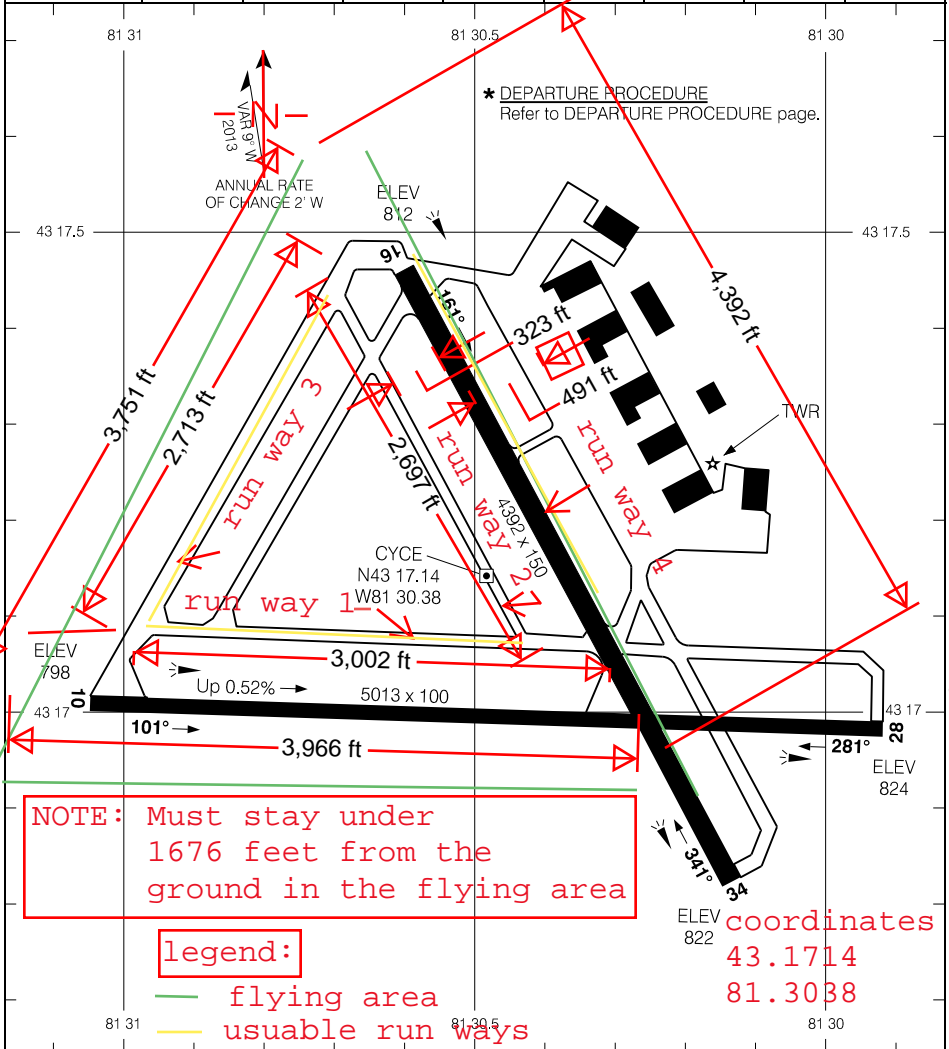

AERODROME CHART

					UNICOM - 122.8	CTR Toronto - 135.30		
					ATF			
DECL	DISTS	10	28	16	34			
TORA		5013	5013	4392	4392			
TODA		5013	5013	4392	4392			
ASDA		5013	5013	4392	4392			
LDA		5013	5013	4392	4392			

Source of Canadian Civil Aeronautical Data: © 2019 NAV CANADA All rights reserved

AERODROME CHART

EFF 25 JUN 15

CYCE