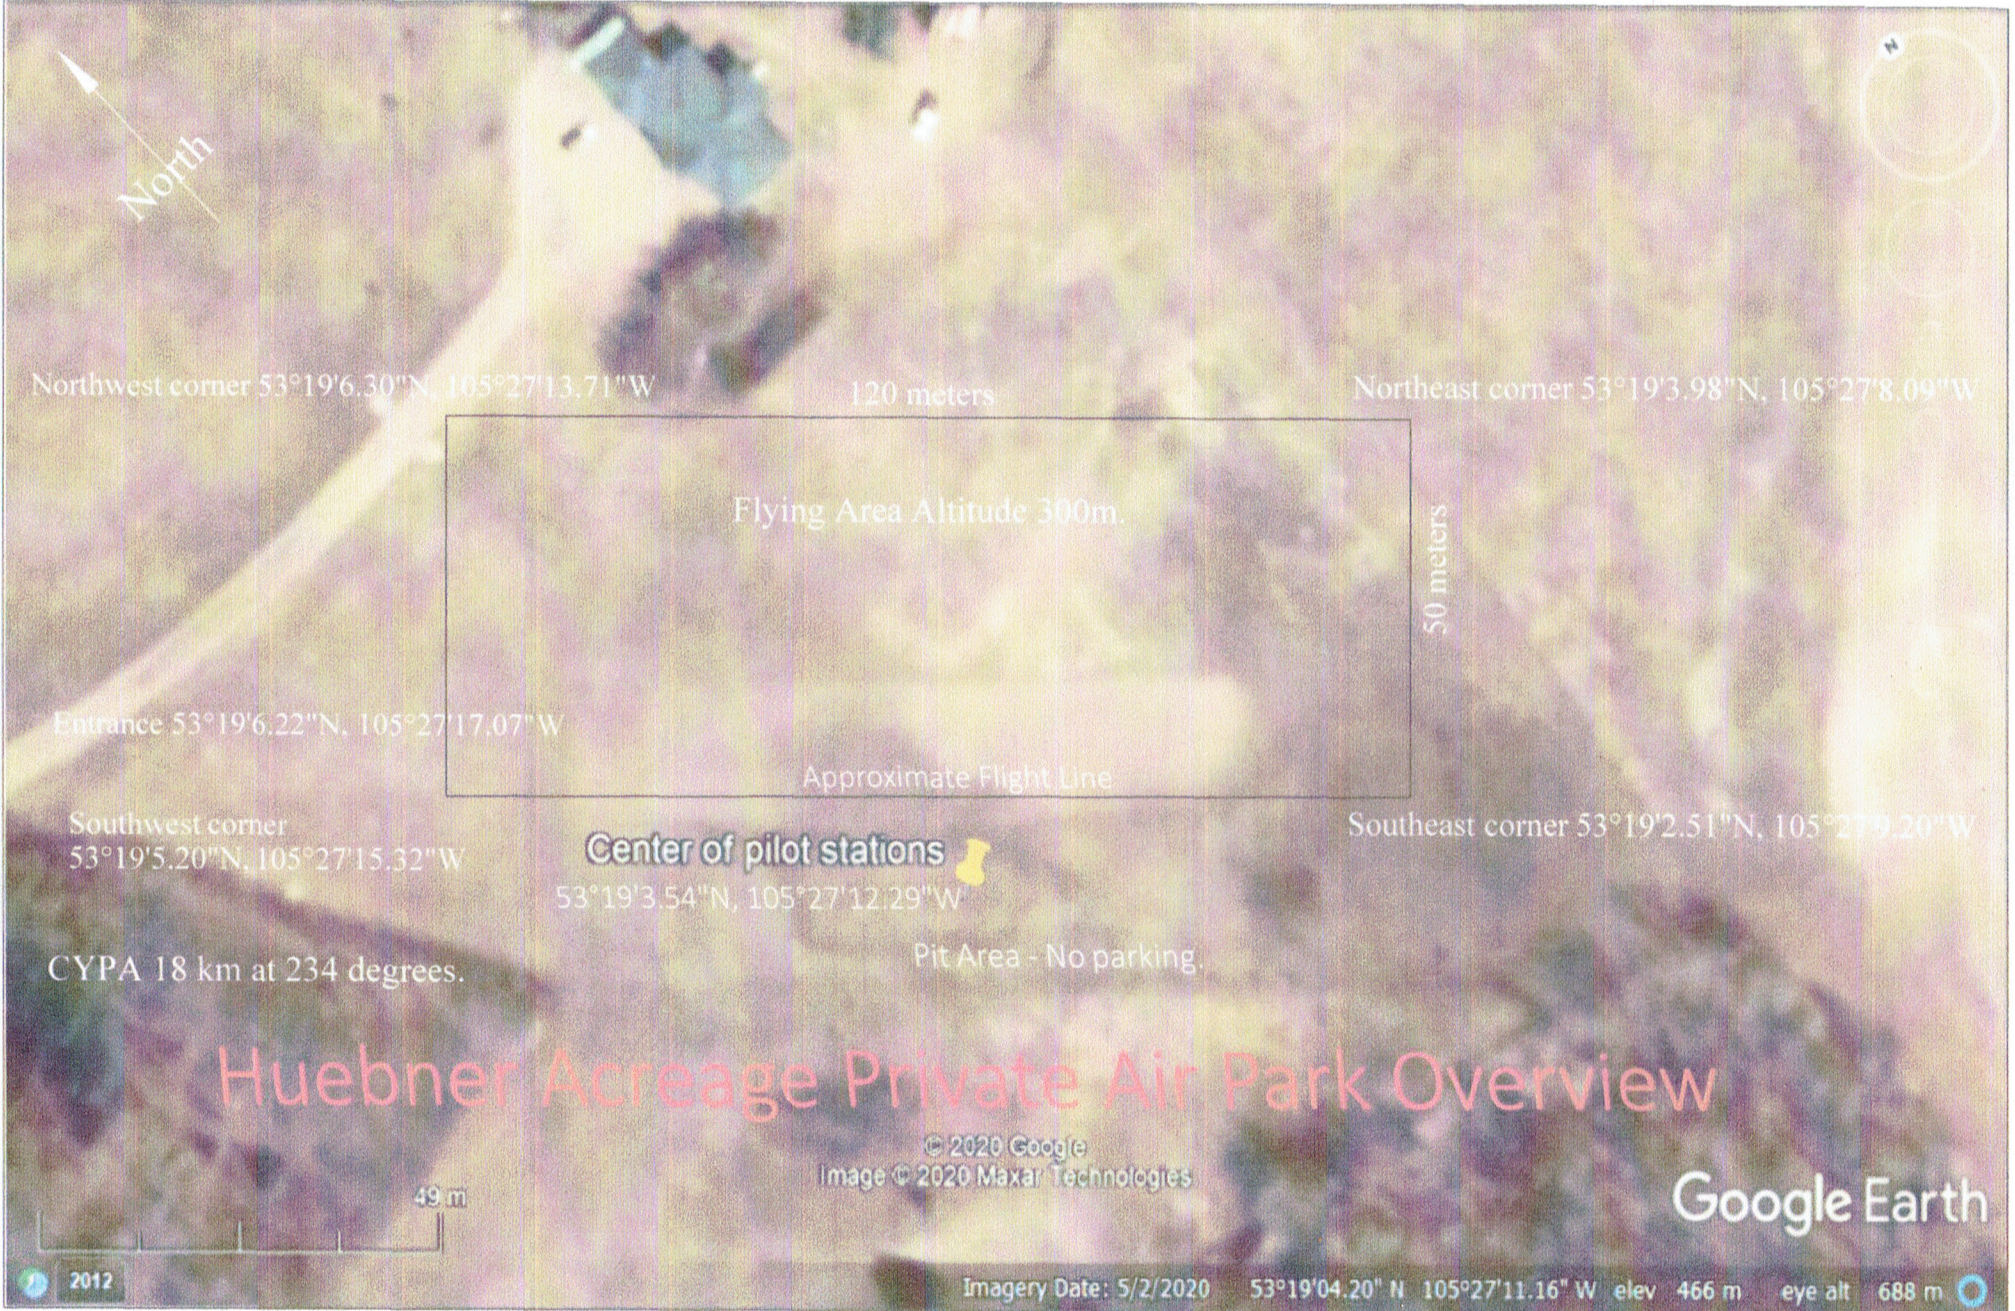

Damen Eble

North

Northwest corner 53°19'6.30"N, 105°27'13.71"W

120 meters

Northeast corner 53°19'3.98"N, 105°27'8.09"W

Flying Area Altitude 300m.

50 meters

Entrance 53°19'6.22"N, 105°27'17.07"W

Approximate Flight Line

Southwest corner  
53°19'5.20"N, 105°27'15.32"W

**Center of pilot stations**  
53°19'3.54"N, 105°27'12.29"W

Southeast corner 53°19'2.51"N, 105°27'9.20"W

CYPA 18 km at 234 degrees.

Pit Area - No parking.

# Huebner Acreage Private Air Park Overview

© 2020 Google  
Image © 2020 Maxar Technologies

Google Earth

2012

Imagery Date: 5/2/2020 53°19'04.20" N 105°27'11.16" W elev 466 m eye alt 688 m