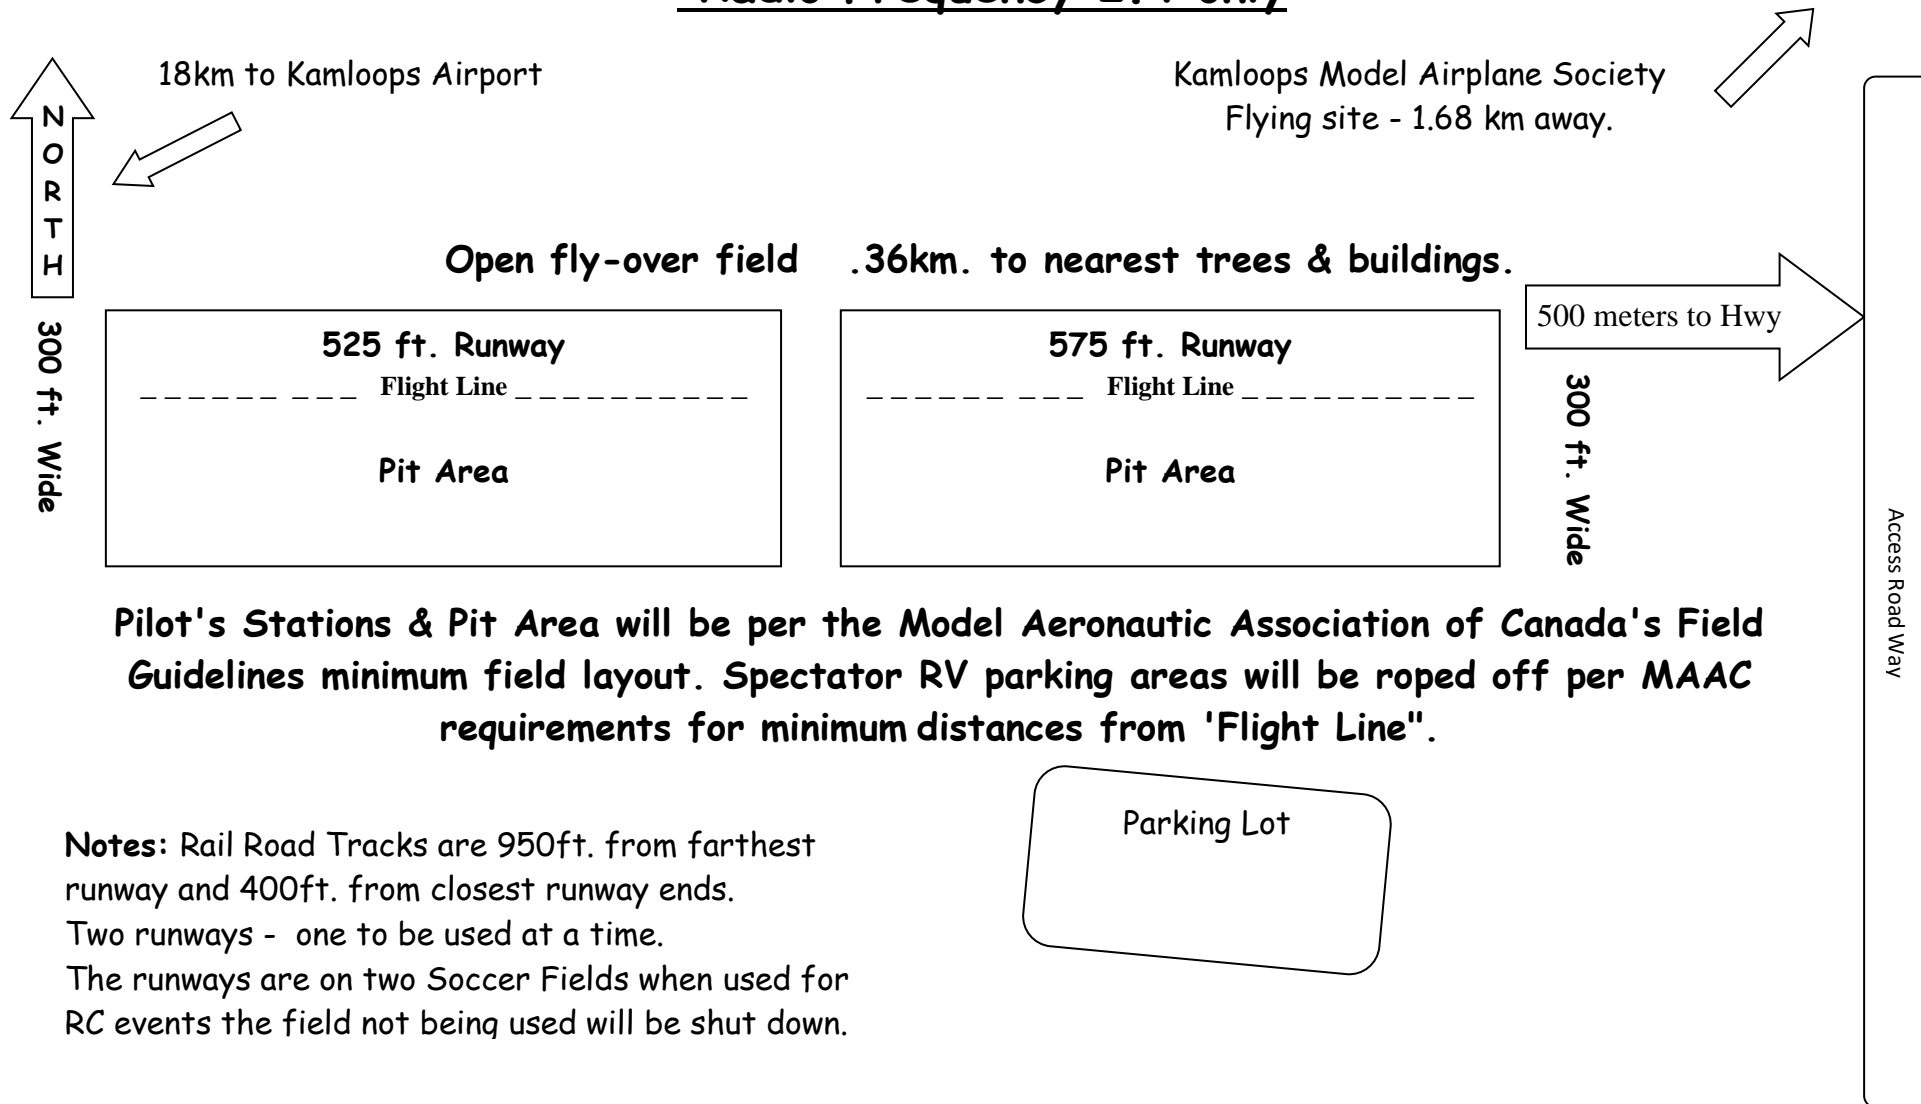

High Country Flyers "EVENT" Field
Kamloops Tournament Capital - Ranch
Radio Frequency 2.4 only

Pilot's Stations & Pit Area will be per the Model Aeronautic Association of Canada's Field Guidelines minimum field layout. Spectator RV parking areas will be roped off per MAAC requirements for minimum distances from 'Flight Line'.

Notes: Rail Road Tracks are 950ft. from farthest runway and 400ft. from closest runway ends.
 Two runways - one to be used at a time.
 The runways are on two Soccer Fields when used for RC events the field not being used will be shut down.

High Country Flyers "EVENT" Field
Kamloops Tournament Capital - Ranch
Radio Frequency 2.4 only

March - 2017

GPS Lat. 50.831770 Long. -120.289456 Elevation 1,145ft.