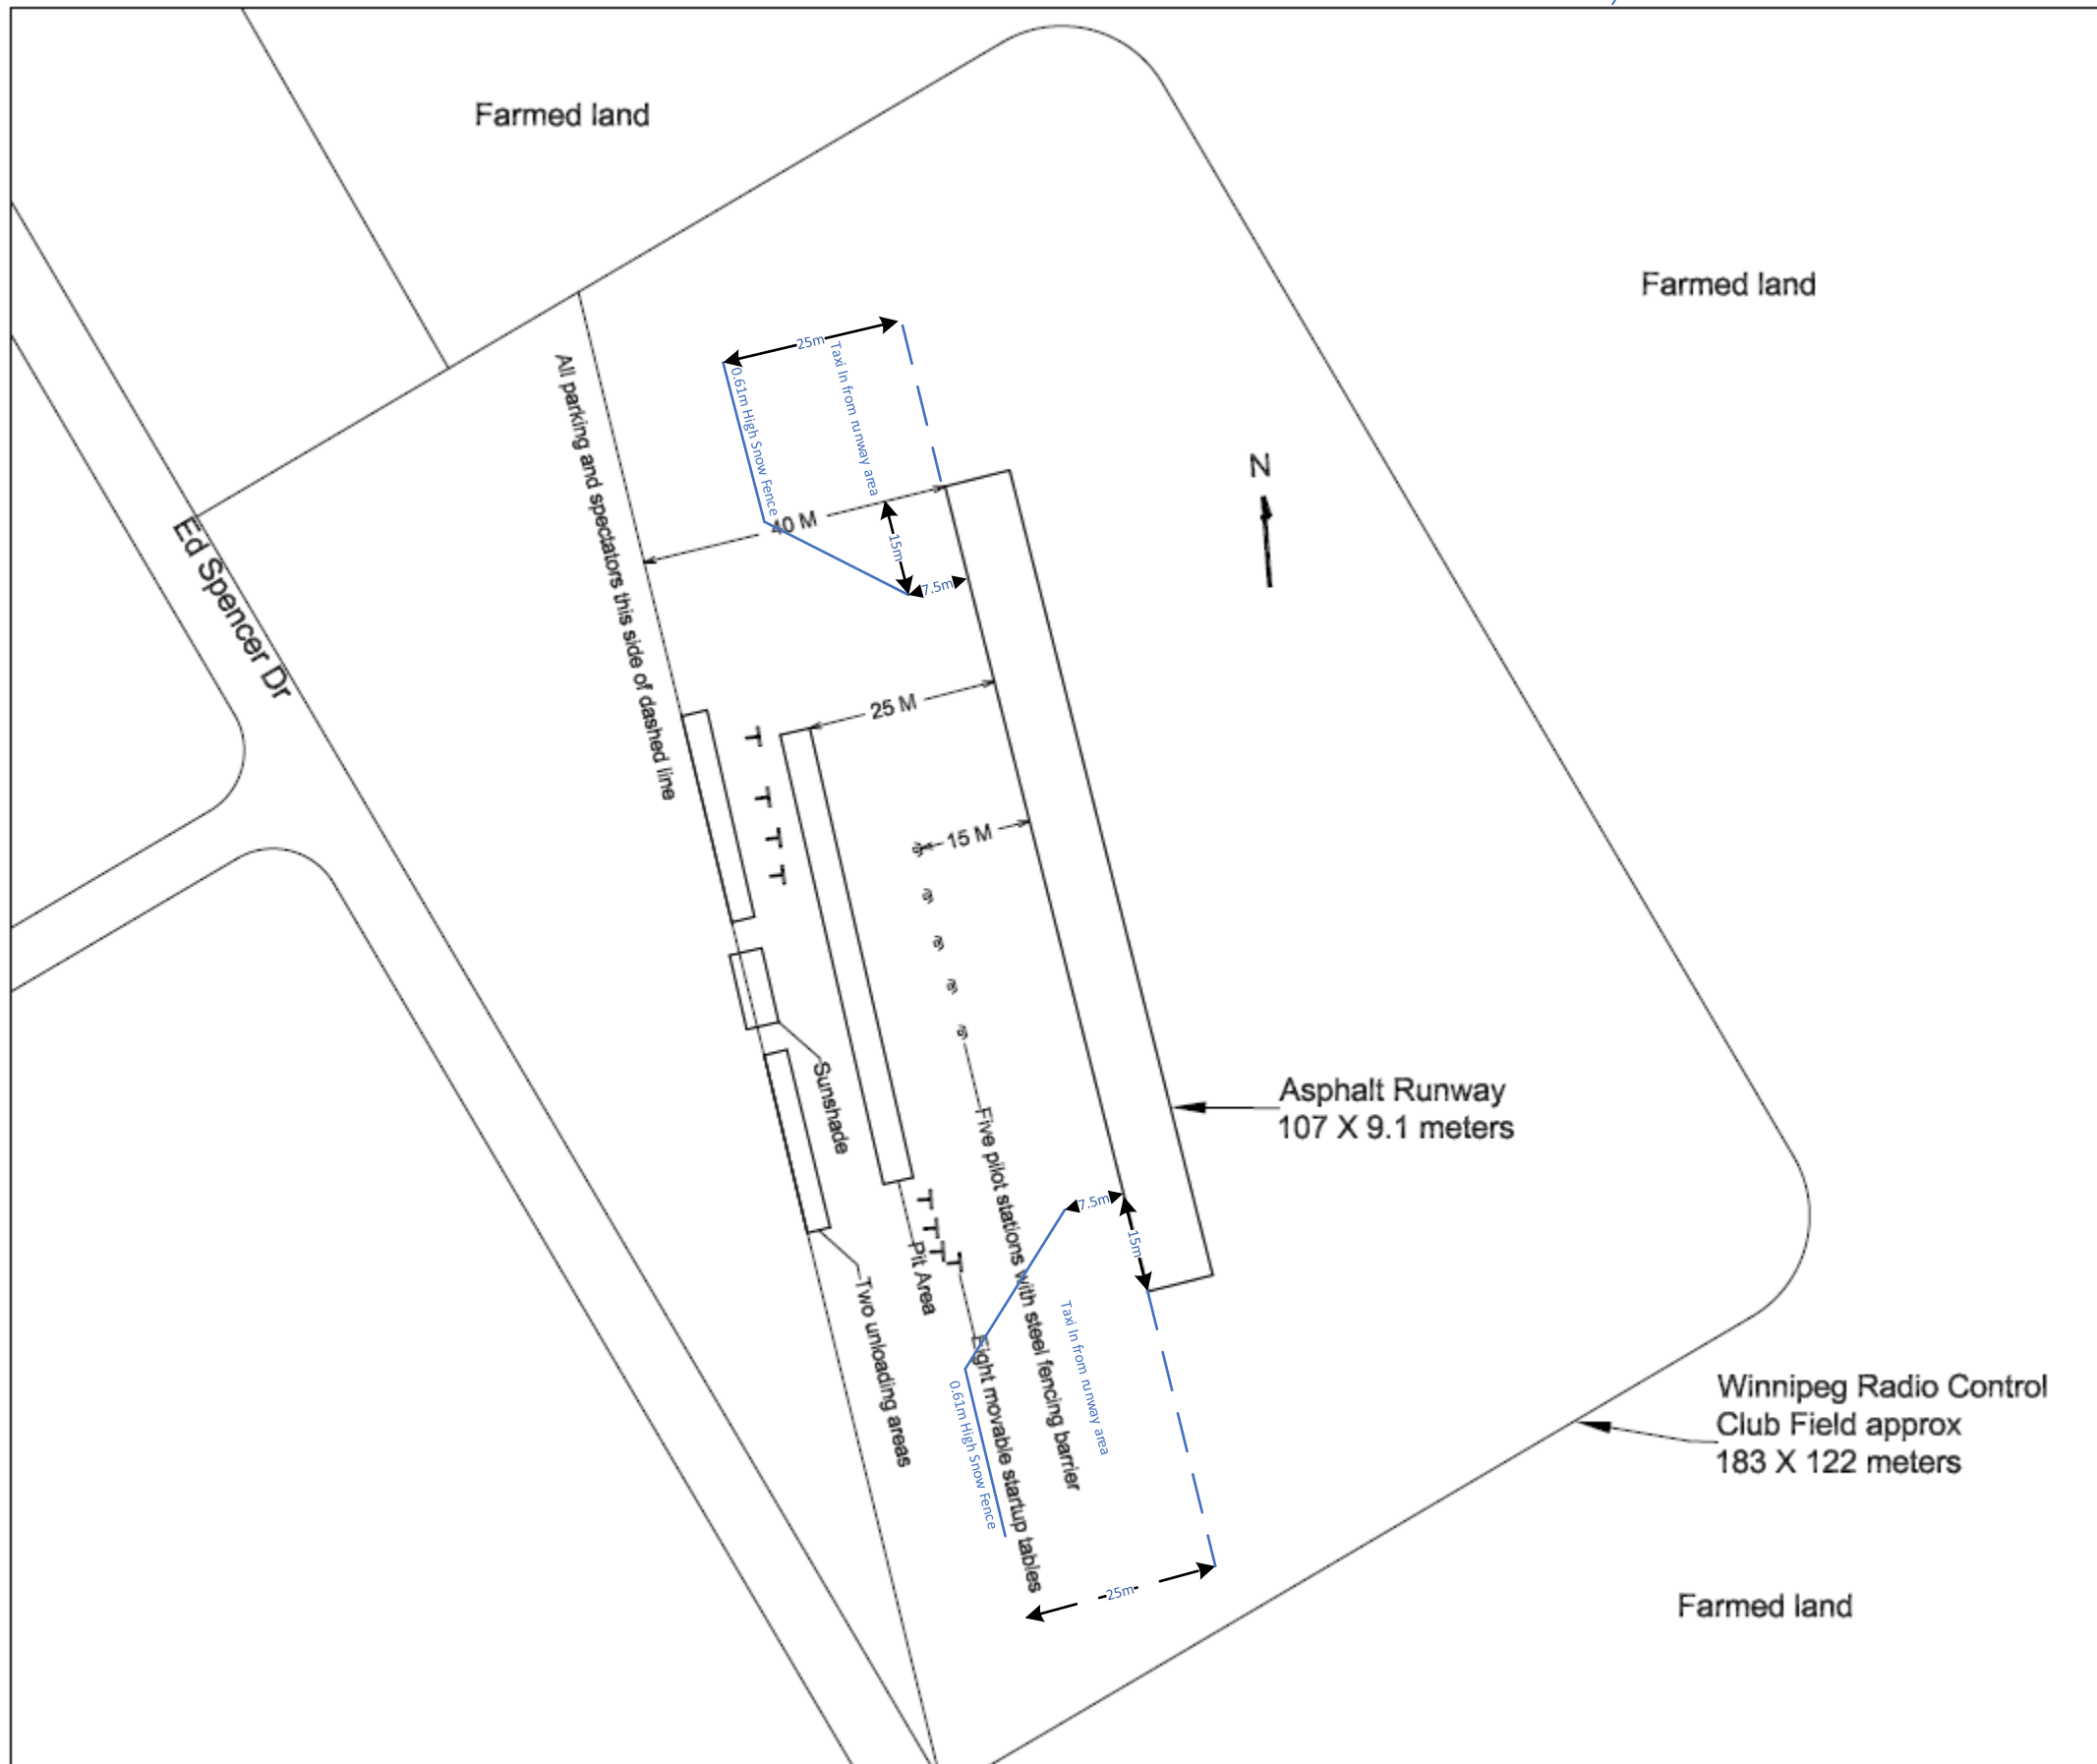

Text

Farmed land

Farmed land

Ed Spencer Dr

N

All parking and spectators this side of dashed line

Asphalt Runway
107 X 9.1 meters

Winnipeg Radio Control
Club Field approx
183 X 122 meters

Farmed land

25m
0.6m High Snow Fence
15m
7.5m
10 M

25 M

15 M

Sunshade

Pil Area

Two unloading areas

Five pilot stations with steel fencing barrier

Eight movable startup tables

0.6m High Snow Fence

25m

7.5m

15m

25m

0.6m High Snow Fence

15m

7.5m

10 M

25 M

15 M

Sunshade

Pil Area

Two unloading areas

Five pilot stations with steel fencing barrier