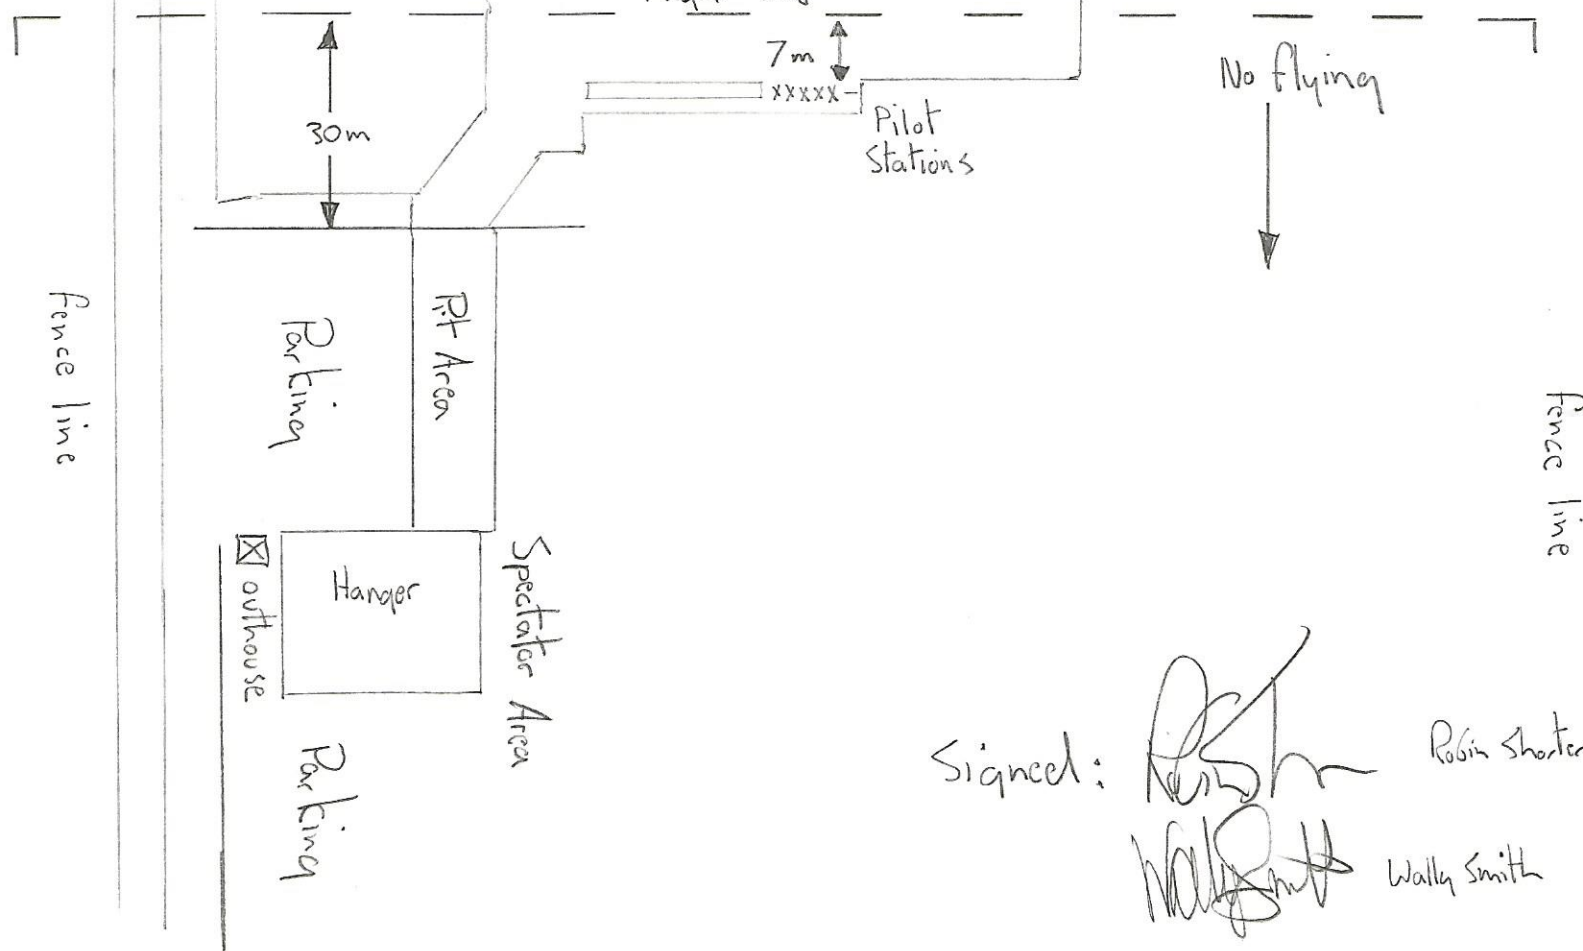

Gps. 4d.309710, - 121,707155

↑
to Kamp rd.

↔ Driveway ↔

Flying

No flying

Signed: *[Signature]* Robin Shorter
[Signature] Wally Smith