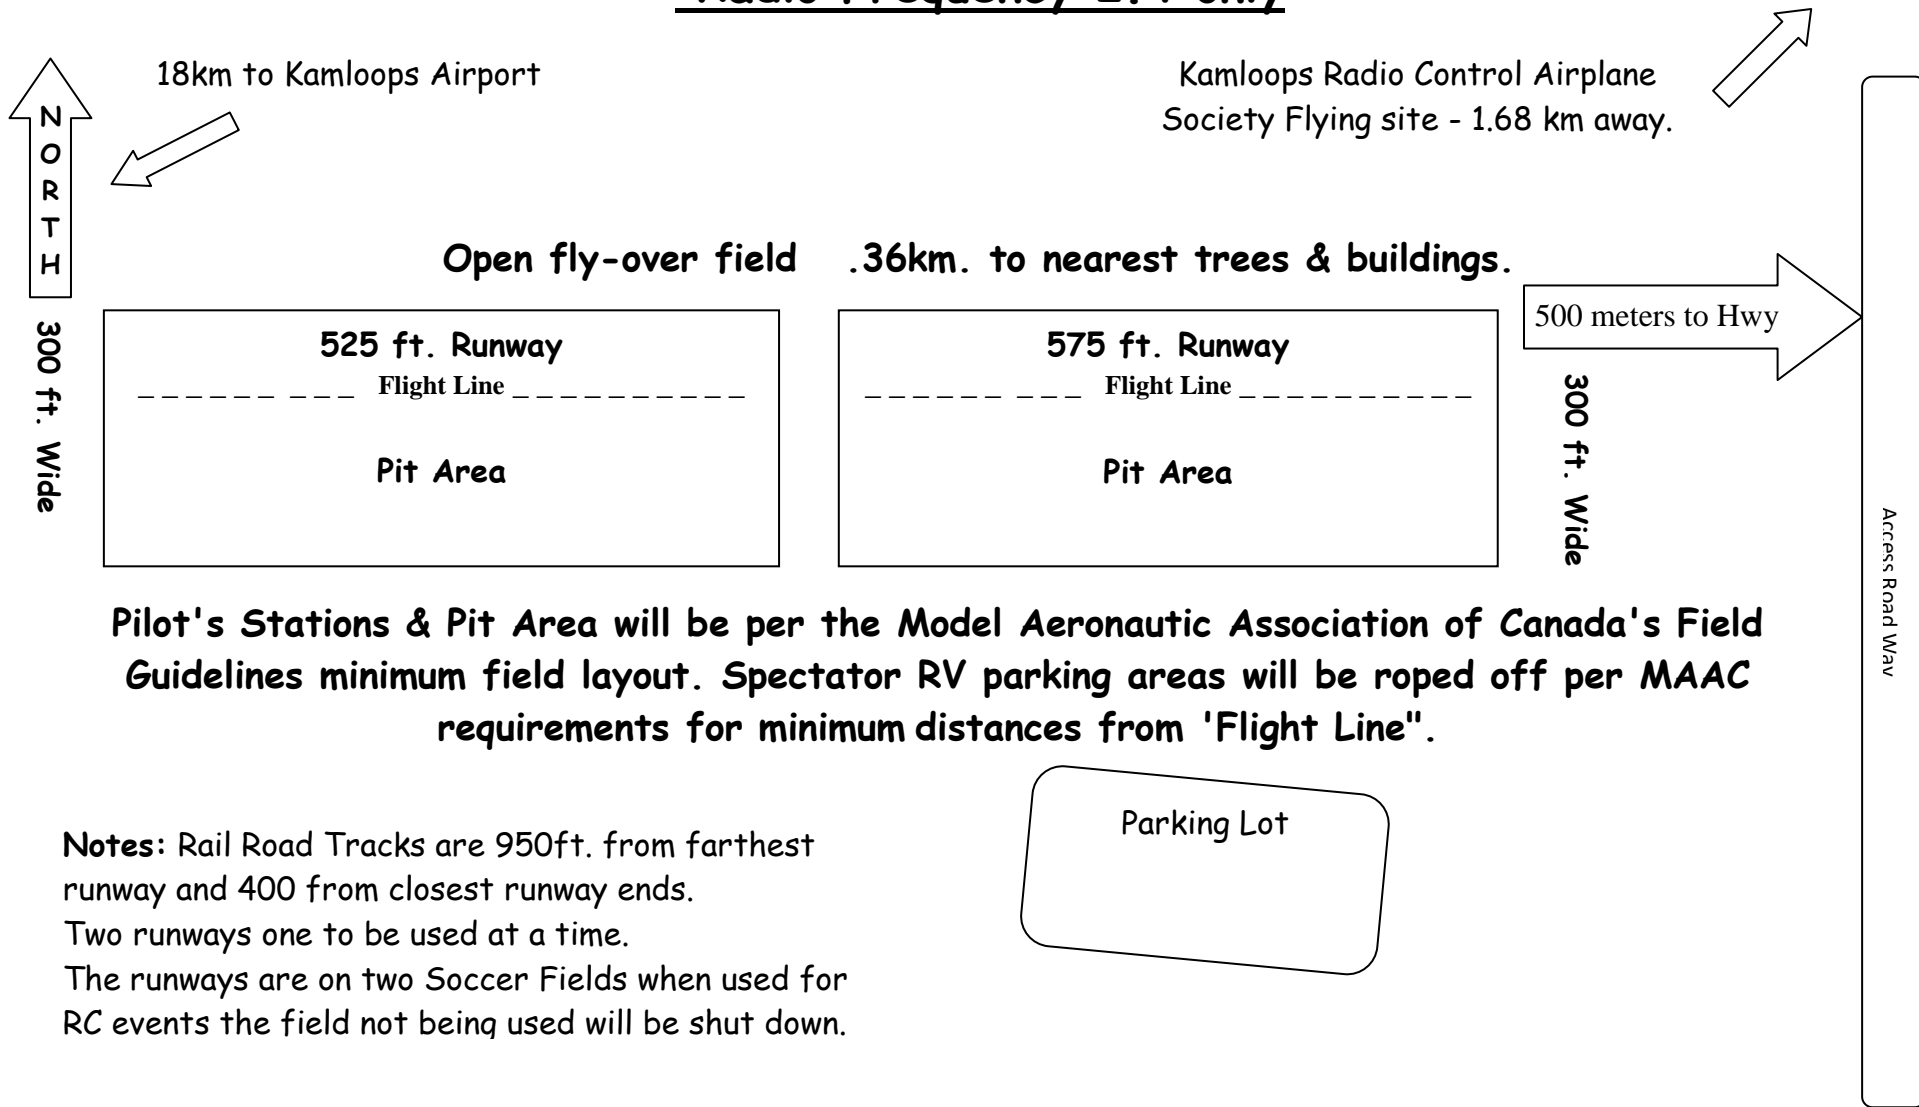

High Country Flyers "EVENT" Field
Kamloops Tournament Capital - Ranch
Radio Frequency 2.4 only

Pilot's Stations & Pit Area will be per the Model Aeronautic Association of Canada's Field Guidelines minimum field layout. Spectator RV parking areas will be roped off per MAAC requirements for minimum distances from 'Flight Line'.

Notes: Rail Road Tracks are 950ft. from farthest runway and 400 from closest runway ends.
 Two runways one to be used at a time.
 The runways are on two Soccer Fields when used for RC events the field not being used will be shut down.

High Country Flyers "EVENT" Field
Kamloops Tournament Capital - Ranch
Radio Frequency 2.4 only

March - 2017

GPS Lat. 50.831770 Long. -120.289456 Elevation 1,145ft.