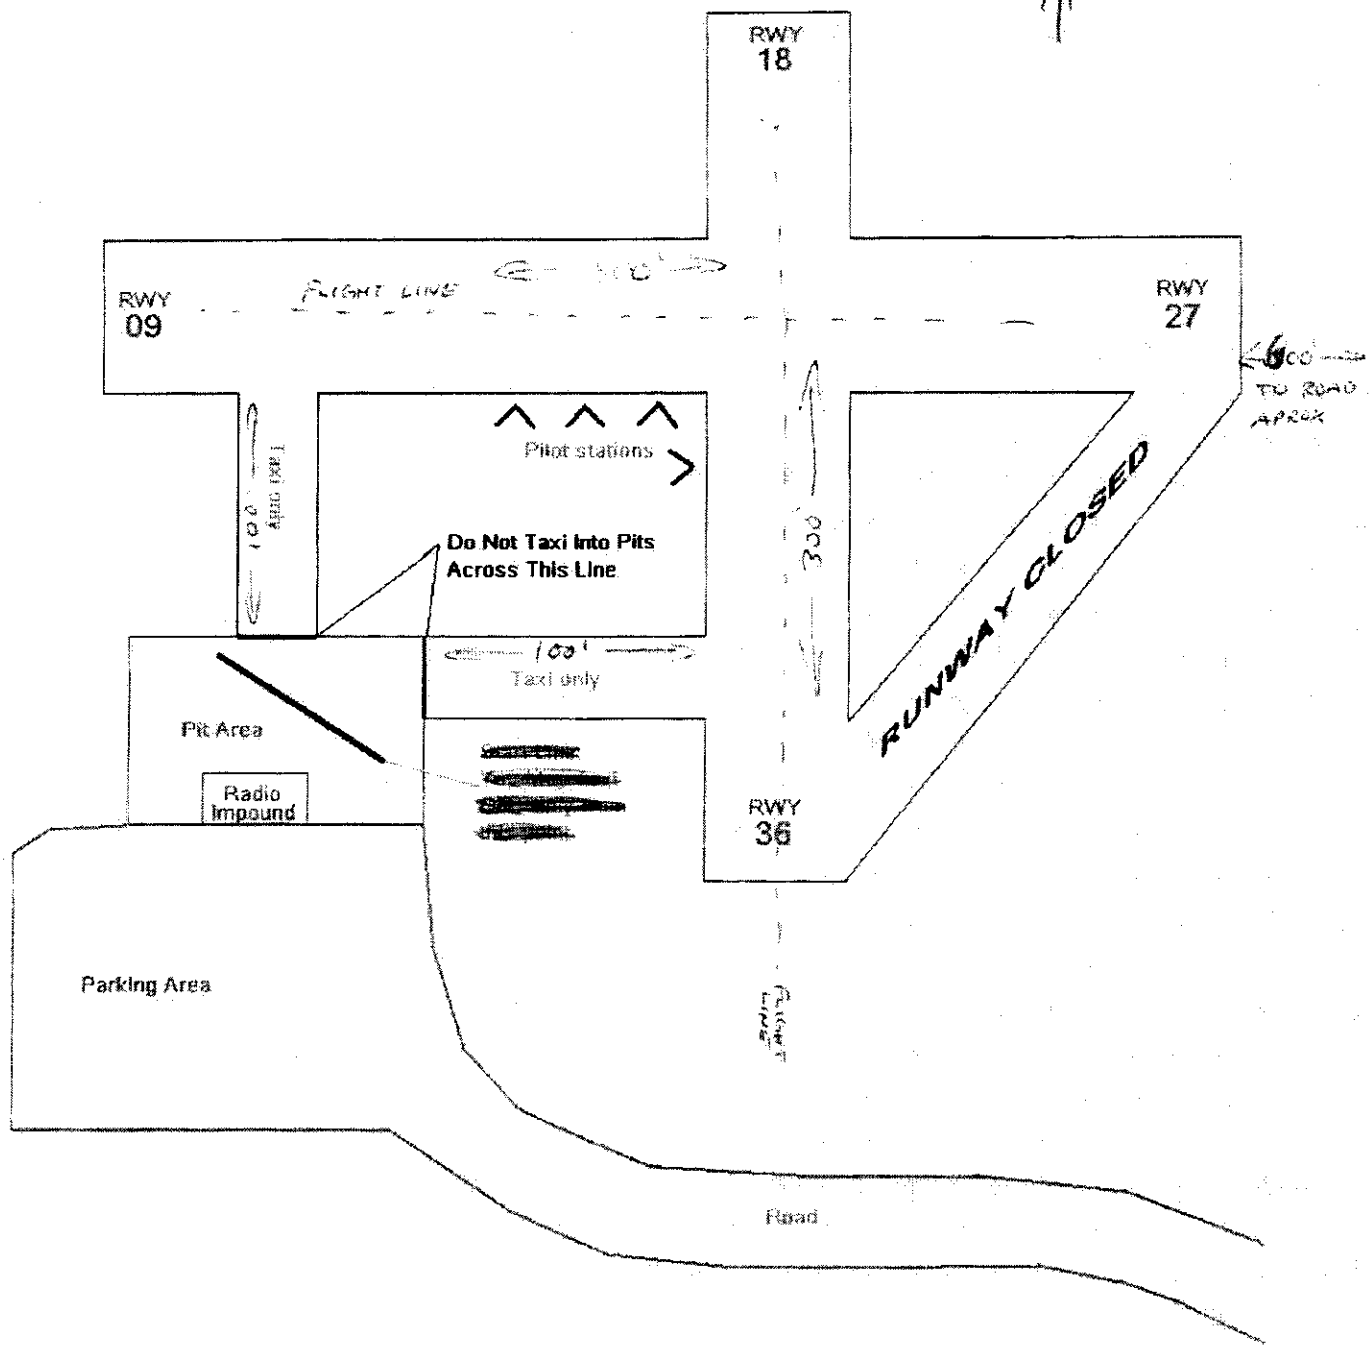

FIELD # 1

FIELD #2

JEROME BOBAT, NEW YEARS DAY, COLD FLY

GPS 49-47-211

92-55-55.8

BEAVER ROAD

FIELD #3

DRYDEN HIGH